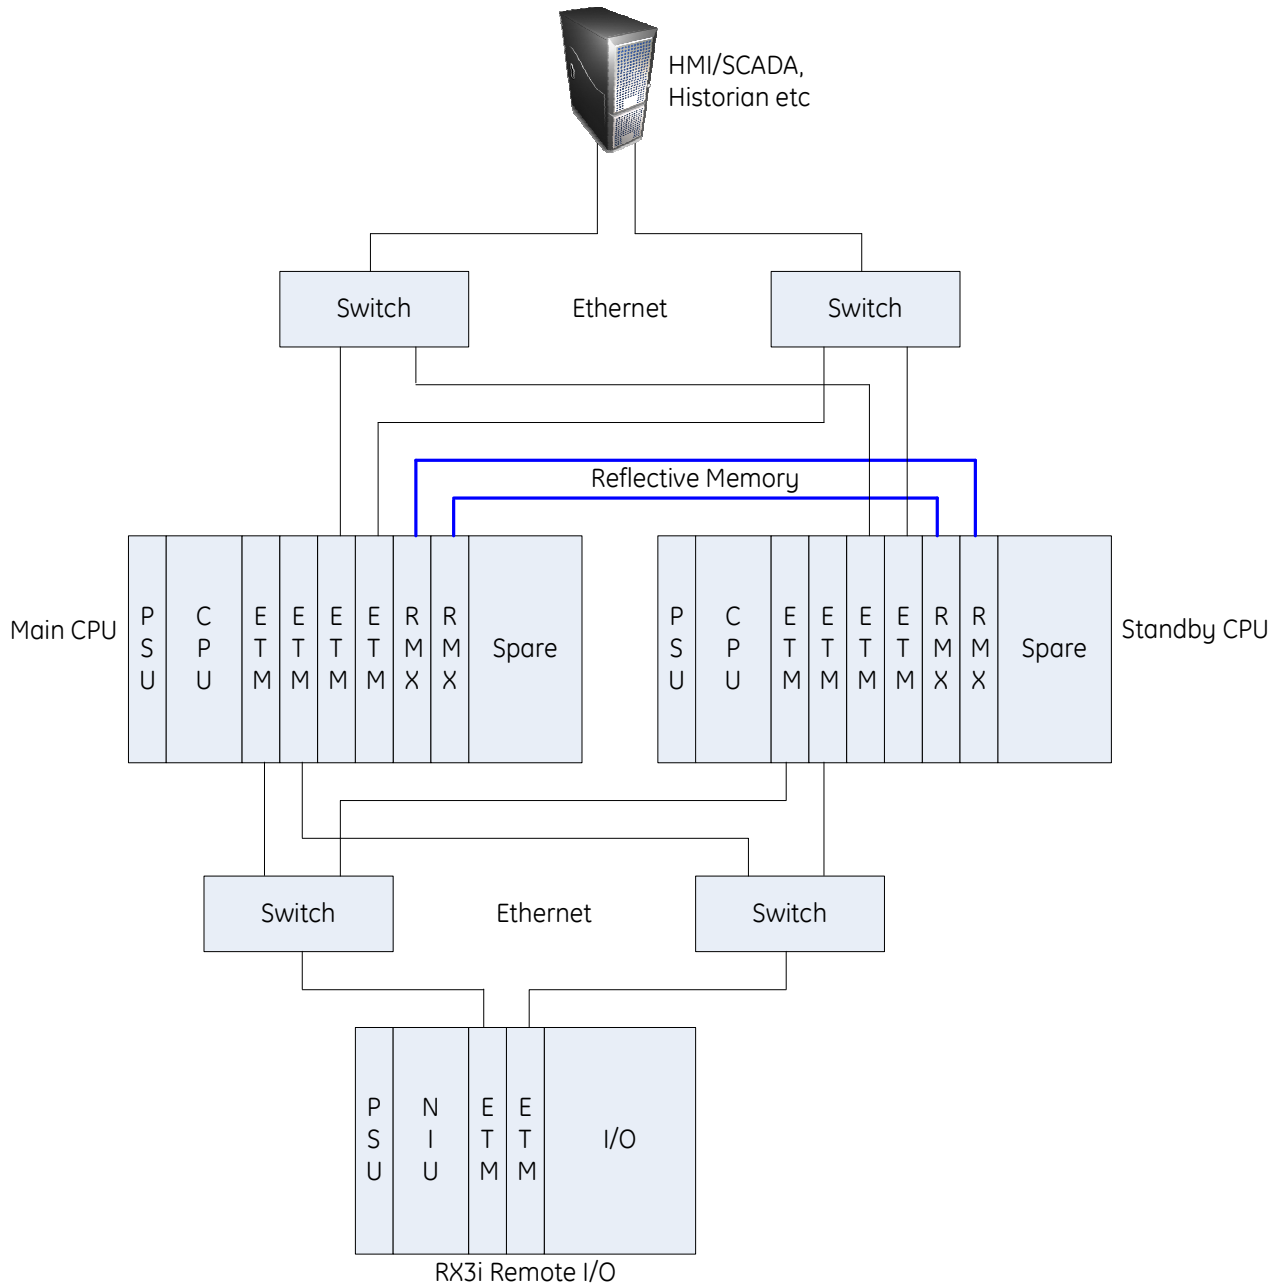

## RX3i RMX Synchronised Hot Standby Redundancy Ethernet System Architecture

- Key
- PSU – Power Supply Unit
  - CPU – Central Processing Unit
  - NIU – Network Interface Unit
  - ETM – Ethernet Interface Module
  - RMX – Redundancy Communications Module
  - I/O – Inputs and Outputs